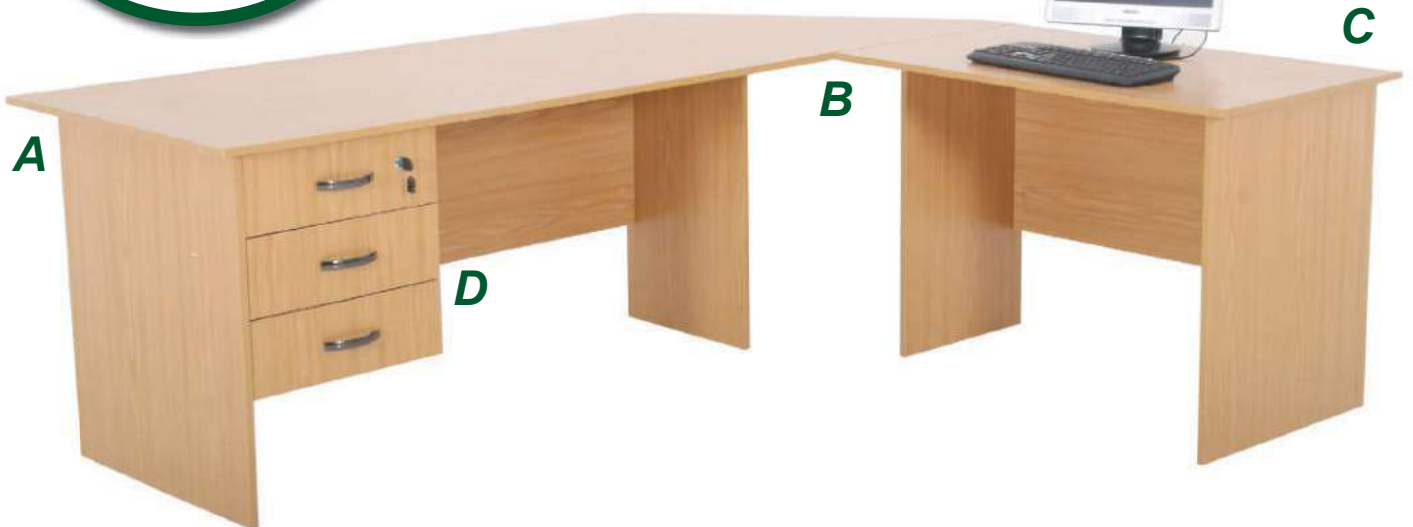

A. DESK
1800 x 750mm
1500 x 750mm
1200 x 750mm

B. LINK
750 x 750mm
750 x 600mm RHS
750 x 600mm LHS

C. L - EXTENSION
900 x 750mm
1000 x 600mm
1200 x 600mm

D. FITTED PEDESTAL
2 Drawer
3 Drawer