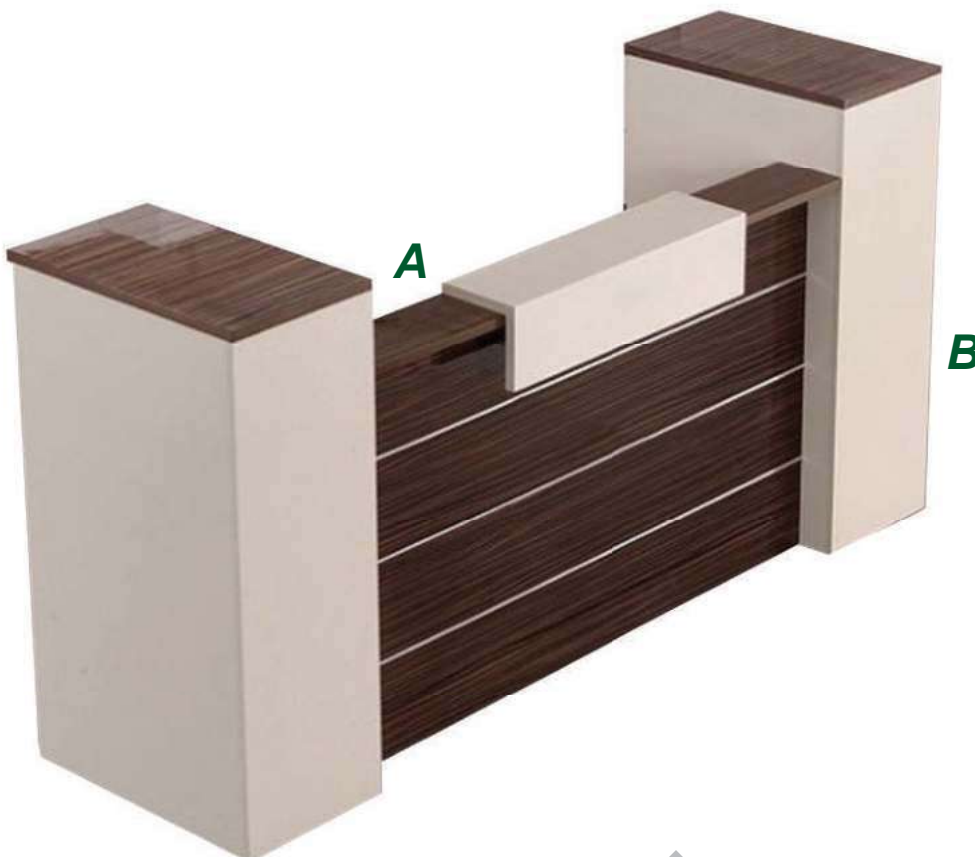

# CASHEW

- A. MAIN TOP**  
1600 x 750mm
- B. DOUBLE PEDESTAL**  
3 Drawer With Open  
Bookcase 1200H