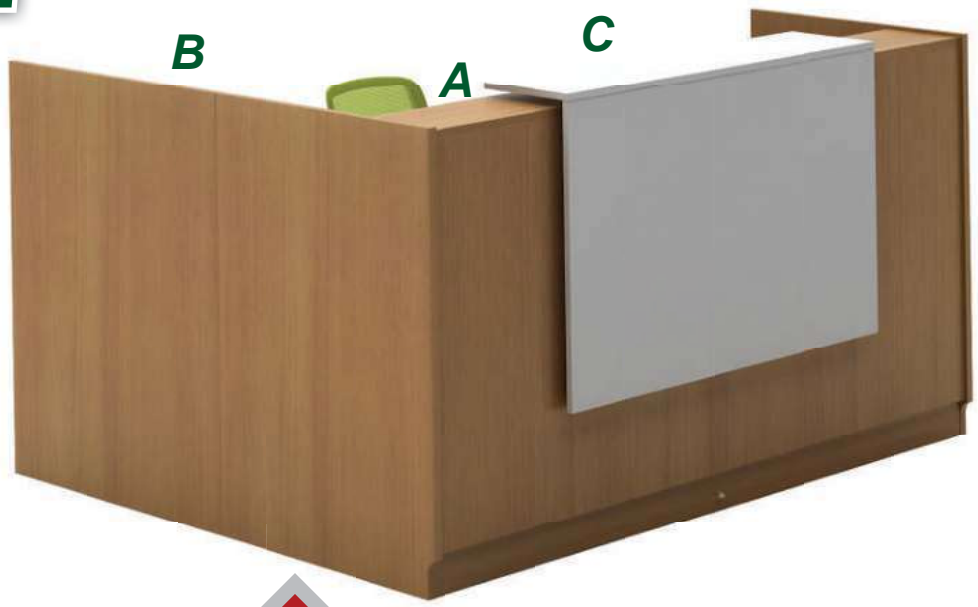

DELANCE

A. MAIN TOP
2400 x 900mm

B. PANELS
1200H

C. RAISED COUNTER TOP
1800 x 350mm