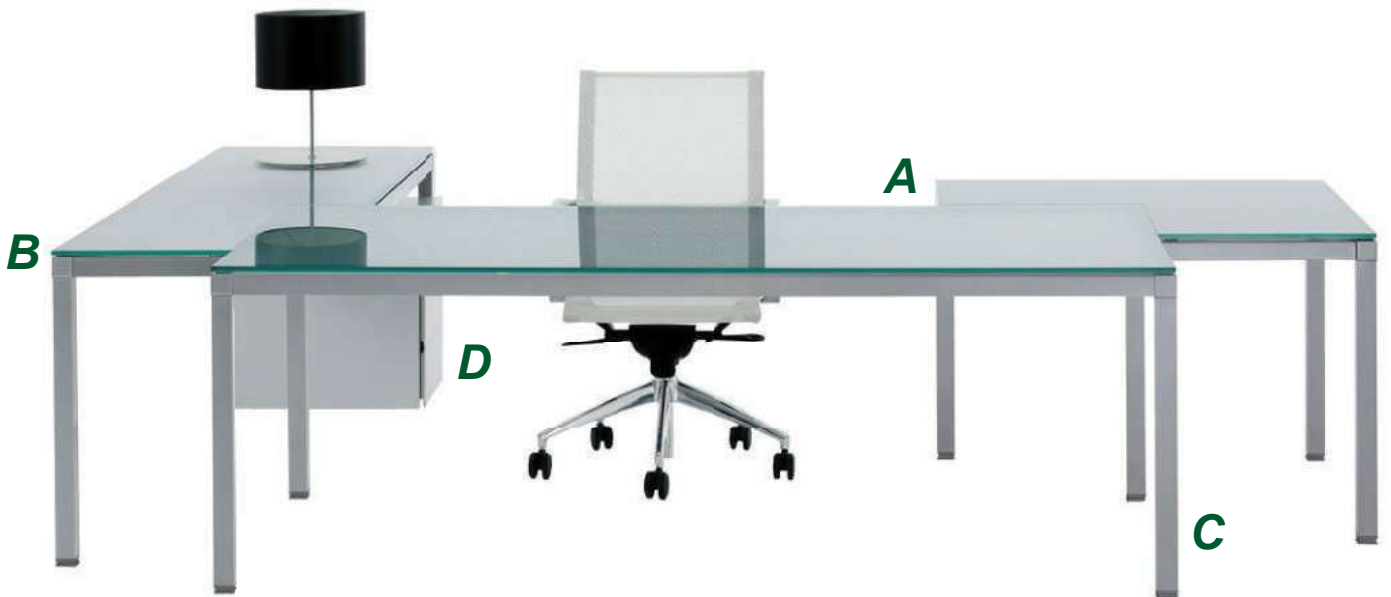

# INKOSI

**A. DESK**  
2000 x 1000mm

**B. SLIDING DOOR EXTENSION**  
2000 x 600mm

**C. 3 DRAWER PEDESTAL**

**D. TOP THICKNESS**  
32mm

# DIAMOND

**A. DESK - CUSTOM SIZED**  
600 x 600 / 2000 x 1000mm

**B. GLASS THICKNESS**  
Toughened Glass 15mm

**C. STEEL LEGS**

**D. MOBILE PEDESTAL**  
3 Drawer