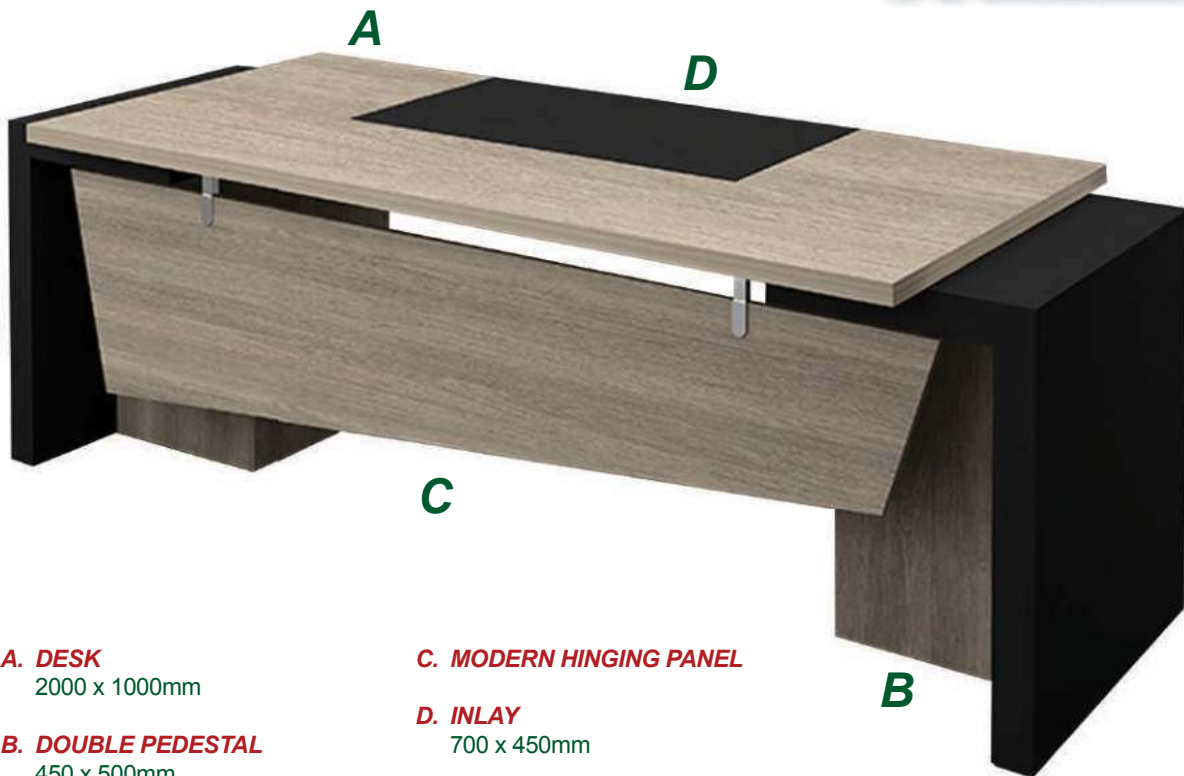

# DIAMOND

**A. DESK - CUSTOM SIZED**  
600 x 600 / 2000 x 1000mm

**B. GLASS THICKNESS**  
Toughened Glass 15mm

**C. STEEL LEGS**

**D. MOBILE PEDESTAL**  
3 Drawer

# ZEBRA

**A. DESK**  
2400 x 1000mm

**C. INLAY**  
2400 x 450mm

**B. EXTENSION**  
1200 x 600mm

**D. STEEL LEGS**

Colour of Choice

# ITHEMBA

**A. DESK**  
2000 x 1000mm

**C. MODERN HINGING PANEL**

**B. DOUBLE PEDESTAL**  
450 x 500mm  
3 Drawer

**D. INLAY**  
700 x 450mm