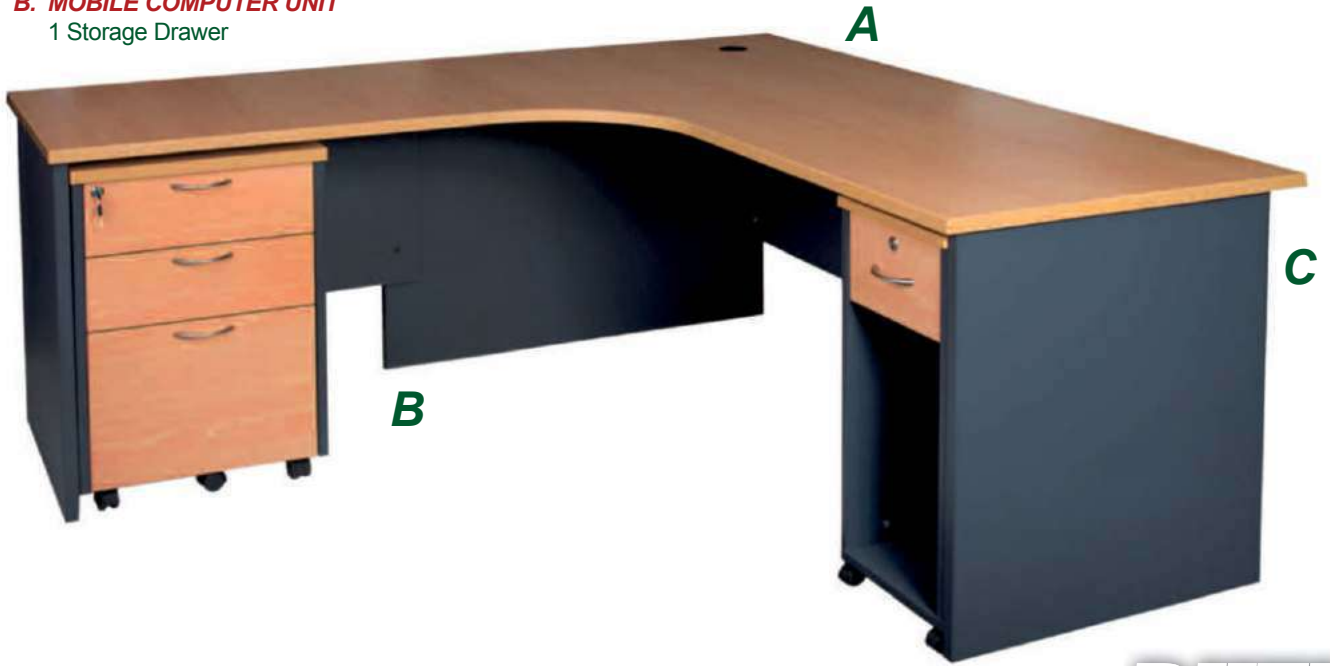

SORRENTO

A. DESK

1800 x 1800mm

B. MOBILE PEDESTAL

2 Drawer + Deep Filer

B. MOBILE COMPUTER UNIT

1 Storage Drawer

FEATURES:

Laminate Finish
22mm Top Thickness
CPU
Mobile Pedestal

DUZI

A. DESK

1600 x 1200mm
1800 x 1200mm
2000 x 1200mm