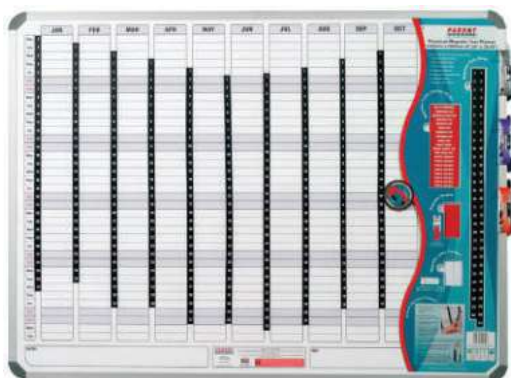

YEAR PLANNER