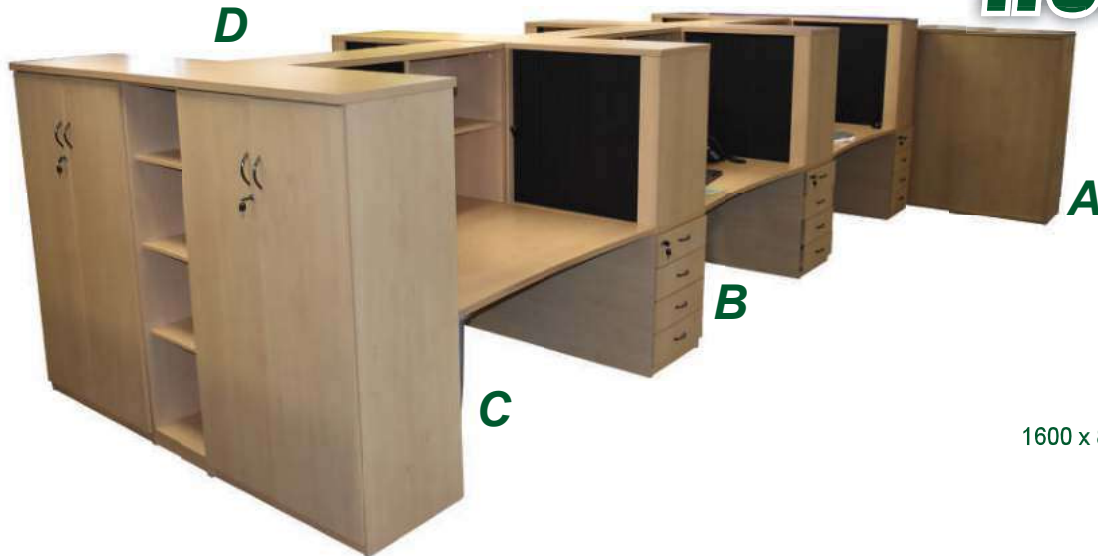

HORIZON

A. 3 DRAWER DESK HEIGHT PEDESTAL

B. SLIDING DOOR CREDENZA
900 x 450mm

C. DESKTOP
1800 x 900mm

D. OPEN BOOKCASE
1600 x 300mm

1600 x 800mm Stationary Cabinet

EDISON

- **A. DESKTOP**
  1200 x 1200mm
- **B. MOBILE PEDESTAL**
  3 Drawer
- **C. SCREEN PARTITION**
  Optional
- **D. WOODEN OR STEEL LEGS**