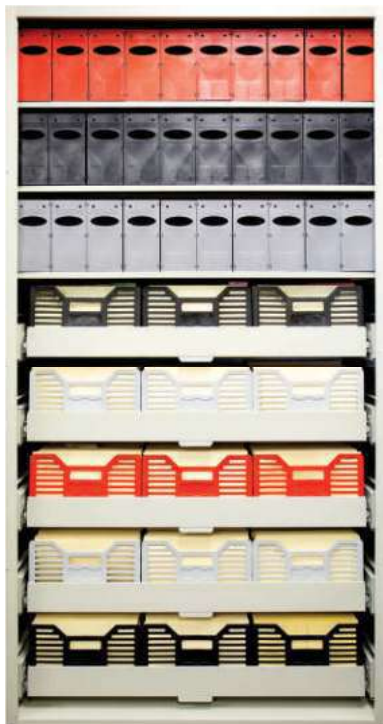

## PULL-OUT DRAWERS

5 Pull-Out Drawers per bay  
3 Rows of A4 Containers per Drawer  
9 Containers per Drawer  
45 x A4 Containers in total per bay  
Up to 3 shelves can be fitted

A minimum bay depth of 400mm is required for Pull-Out Drawers  
A setup of 5 Pull-Out Drawers and 3 shelves hold the content of 1 x 5 Drawer Quantum