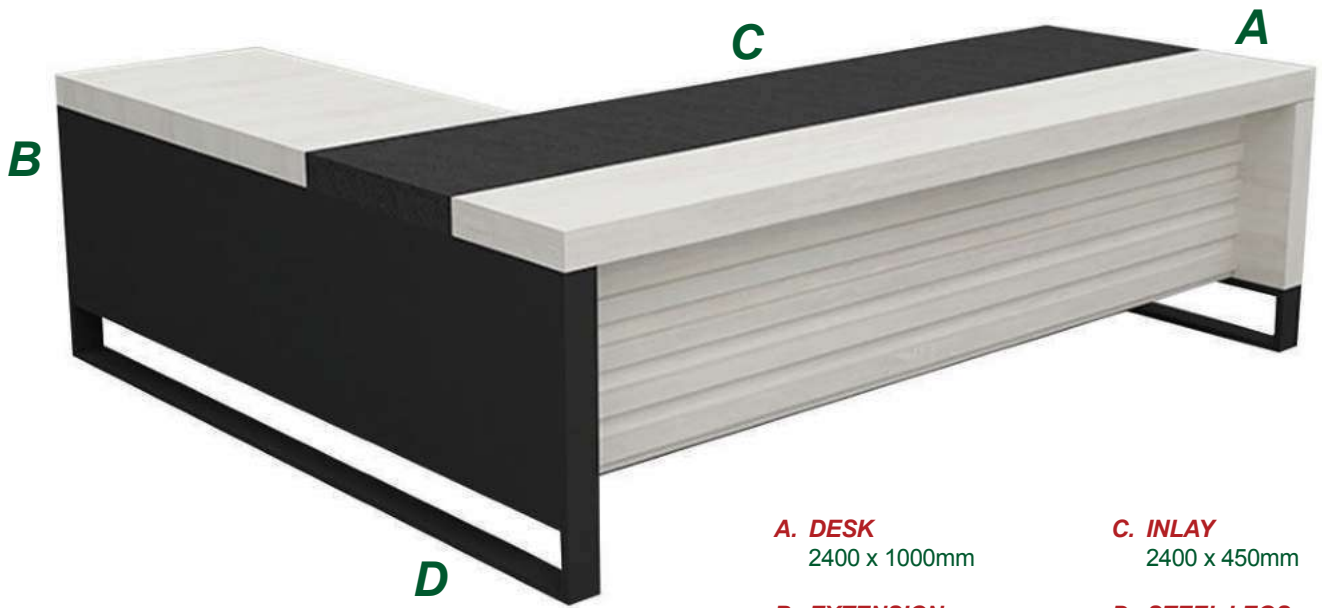

# DIAMOND

**A. DESK - CUSTOM SIZED**  
600 x 600 / 2000 x 1000mm

**B. GLASS THICKNESS**  
Toughened Glass 15mm

**C. STEEL LEGS**

**D. MOBILE PEDESTAL**  
3 Drawer

# ZEBRA

**A. DESK**  
2400 x 1000mm

**C. INLAY**  
2400 x 450mm

**B. EXTENSION**  
1200 x 600mm

**D. STEEL LEGS**

Colour of Choice