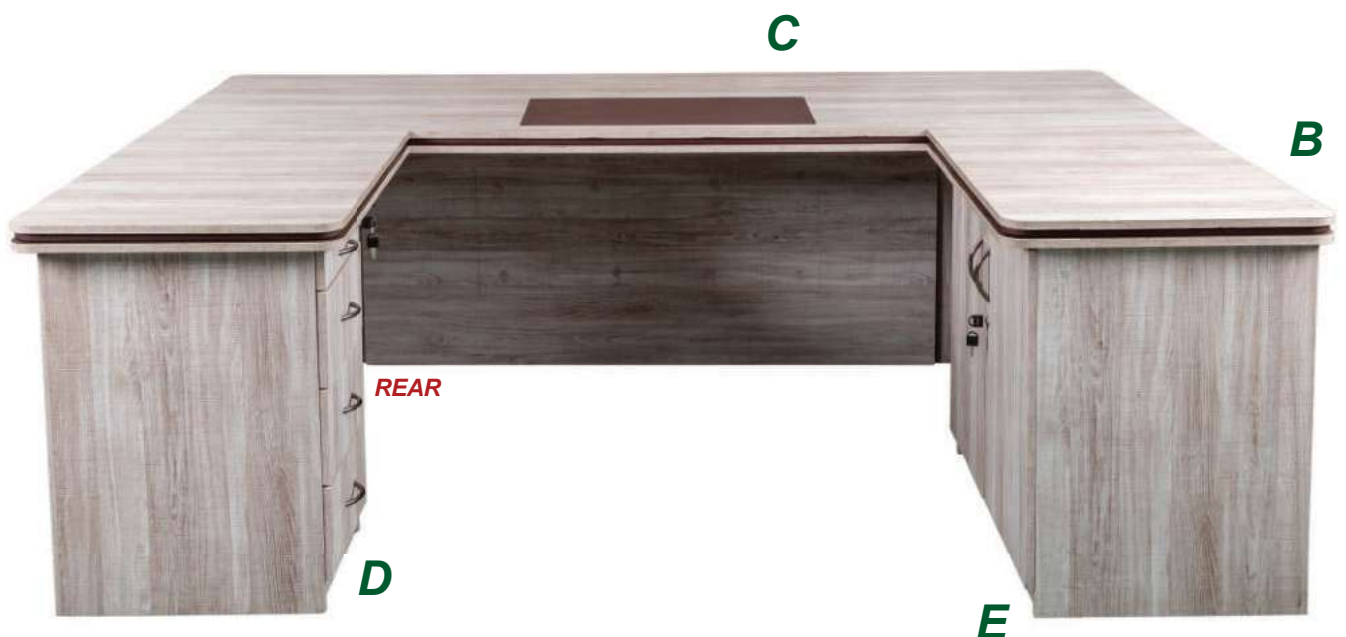

**F. FILING CABINET**  
 1350 x 600mm  
 with 4 Drawer

**\*H. CONFERENCE TABLE**  
 Round Conf. 1200mm

**\*I. EXTENSION UNIT**  
 1200 x 600mm

*\* Item not shown*

# ZAMBEZI

**A. DESKTOP**  
2400 x 900mm

**B. EXTENSION**  
1000 X 600mm

**C. LEATHER INLAY**  
700 X 400mm

**D. 3 DRAWER PEDESTAL**  
With Deep Filer

**E. LOCKABLE HINGE DOOR CREDENZA**

available in Veneer and Melamine

# TREASURY

**A. DESK**

2400 x 1000mm  
2000 x 1000mm

**B. DESK HEIGHT PEDESTAL**

4 Drawer  
3 Drawer  
2 Drawer + Deep Filer

**FEATURES:**

Cherry Melamine  
32mm Top Thickness  
PVC Edge  
32mm Leg Thickness